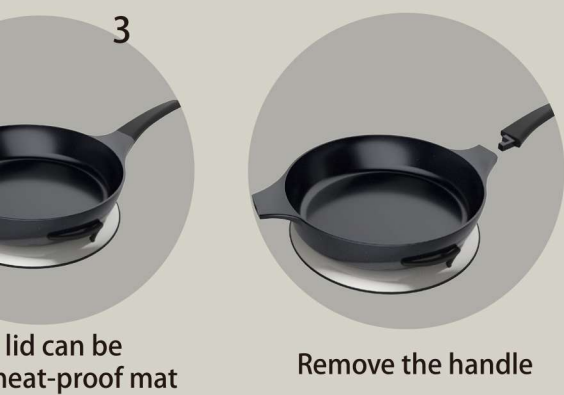

HANDY COOKER

A set of specially designed for office workers. It saves them time to cook.

Integral die casting is adopted in the whole cooker, there will be no health dead corners when cleaning. Each pan has a different way of ease of use, commonly used frying pan was able to direct as to fill dish plate on the table, saves the trouble of washing the dishes, soup pot lid can to some extent to keep the soup is delicious. The special design of the pot cover can make you not pour out other things while pouring soup.

Easy to observe food

The used as h...

When you finish cooking, you can... and start eating, instead of pouri...

...n just take the pan to the table
...ing the dish into the plate

- 创意类 / 一等奖

G-BULB

夏铮、张硕、王婵