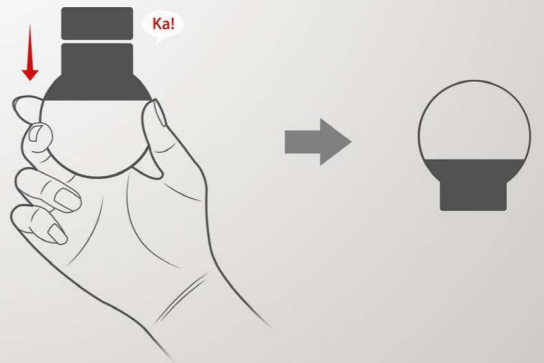

HANDY COOKER

A set of specially designed for office workers. It saves them time to cook.

Integral die casting is adopted in the whole cooker, there will be no health dead corners when cleaning. Each pan has a different way of ease of use, commonly used frying pan was able to direct as to fill dish plate on the table, saves the trouble of washing the dishes, soup pot lid can to some extent to keep the soup is delicious. The special design of the pot cover can make you not pour out other things while pouring soup.

Easy to observe food

The used as h...

When you finish cooking, you can... and start eating, instead of pouri...

...n just take the pan to the table
...ing the dish into the plate

- 创意类 / 一等奖

G-BULB

夏铮、张硕、王婵

Traditional light bulb

It's hard to Install light bulbs, especially for woman

E-light bulb

Remove and install light bulbs easily

G-BULB

How much time do you waste replacing a light bulb?

由於燈座大多數情況下位於屋頂的位置，更換燈泡總是壹件令人抓狂的事情，尤其對於女生來說更是如此。我們需要站在很高的位置來去下或者安裝燈泡，擰來擰去很容易錯位又浪費時間，讓人十分心煩。G-bulb燈泡設計就讓更換燈泡變得十分輕鬆。將傳統燈泡的螺紋旋轉固定改為磁鐵燈座與金屬燈頭的磁力相吸固定，這不僅解決了安裝或卸下時十分麻煩的操作步驟，也避免了不必要的時間浪費。G-bulb讓人們對換燈泡的抵觸心理徹底消失。