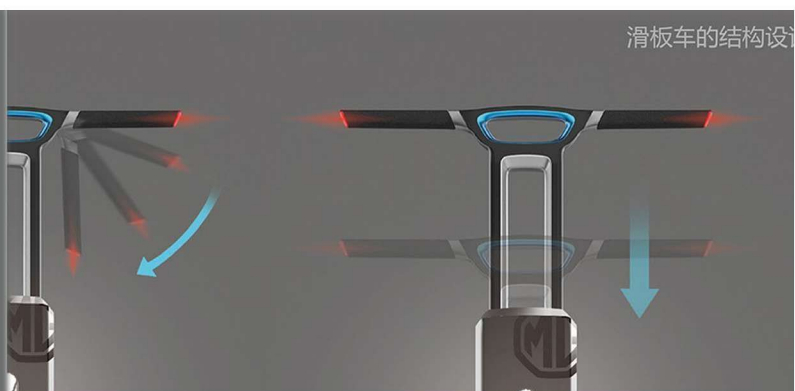

CONTINUE 滑板车

刘明、杨文彪

“CONTINUE” 基于汽车的储备出行方案

拿取方式

设计说明

此产品用于短距出行，通过内嵌方式，将电动滑板车隐藏在汽车后备箱门内侧，实现电动滑板车和汽车的一体化。给汽车提供储备出行方案，延伸了汽车本身和出行的情境。解决了特殊情况的短距出行不便，以及次级交通工具与汽车缺乏合理整合的问题。

HANDY COOKER 懒人锅

刘希亮、陈雅琪、杜一凡、吴腾超

HANDY COOKER

A set of specially designed for office workers. It saves them time to cook.

Integral die casting is adopted in the whole cooker, there will be no health dead corners when cleaning. Each pan has a different way of ease of use, commonly used frying pan was able to direct as to fill dish plate on the table, saves the trouble of washing the dishes, soup pot lid can to some extent to keep the soup is delicious. The special design of the pot cover can make you not pour out other things while pouring soup.