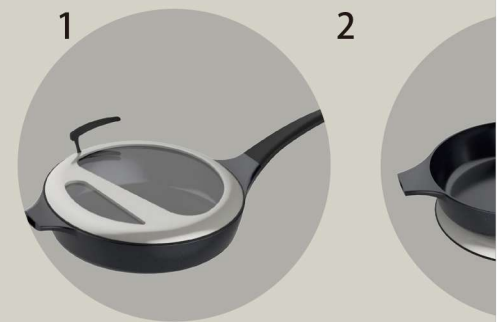

CONTINUE 滑板车

刘明、杨文彪

“CONTINUE” 基于汽车的储备出行方案

拿取方式

设计说明

此产品用于短距出行，通过内嵌方式，将电动滑板车隐藏在汽车后备箱门内侧，实现电动滑板车和汽车的一体化。给汽车提供储备出行方案，延伸了汽车本身和出行的情境。解决了特殊情况的短距出行不便，以及次级交通工具与汽车缺乏合理整合的问题。

HANDY COOKER 懒人锅

刘希亮、陈雅琪、杜一凡、吴腾超

HANDY COOKER

A set of specially designed for office workers. It saves them time to cook.

Integral die casting is adopted in the whole cooker, there will be no health dead corners when cleaning. Each pan has a different way of ease of use, commonly used frying pan was able to direct as to fill dish plate on the table, saves the trouble of washing the dishes, soup pot lid can to some extent to keep the soup is delicious. The special design of the pot cover can make you not pour out other things while pouring soup.