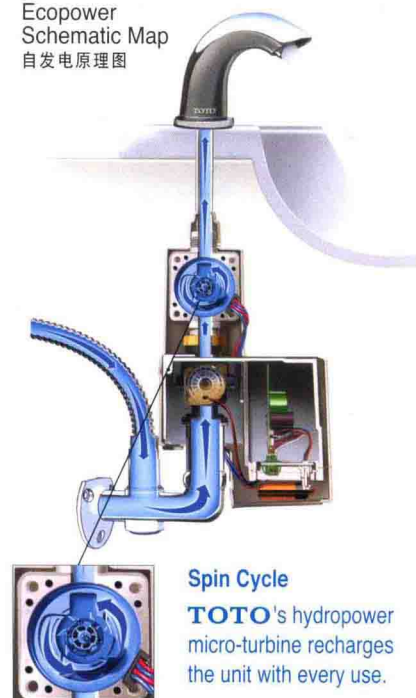

Ecopower Schematic Map
自发电原理图