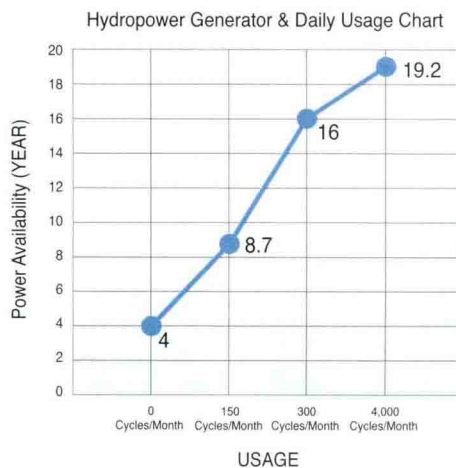

Put water to work

Introducing EcoPower, the new hydropower sensor faucet from **TOTO**

TOTO首创的"EcoPower"是一种可利用流水为自身提供能量的新型感应式水龙头

EcoPower is the first sensor faucet that powers itself using just water. When the faucet is used, water flows through an inline hydropower micro-turbine. As the turbine spins, energy's harnessed and stored in a rechargeable battery, reducing the need for regular maintenance and battery replacement for up to 10 years. That's good for the environment-and good for your business.

TOTO首创的EcoPower是一种可利用流水为自身提供能量的新型感应式水龙头。龙头开启时，经过的水流能使内置式水力涡轮机旋转以产生能量，这样既节省能源，又降低了商业成本。