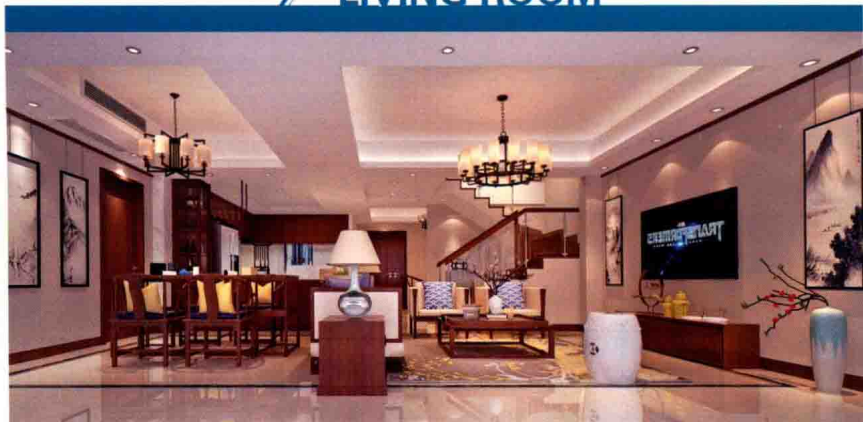

CONTENTS 目录

005

客厅

LIVING ROOM