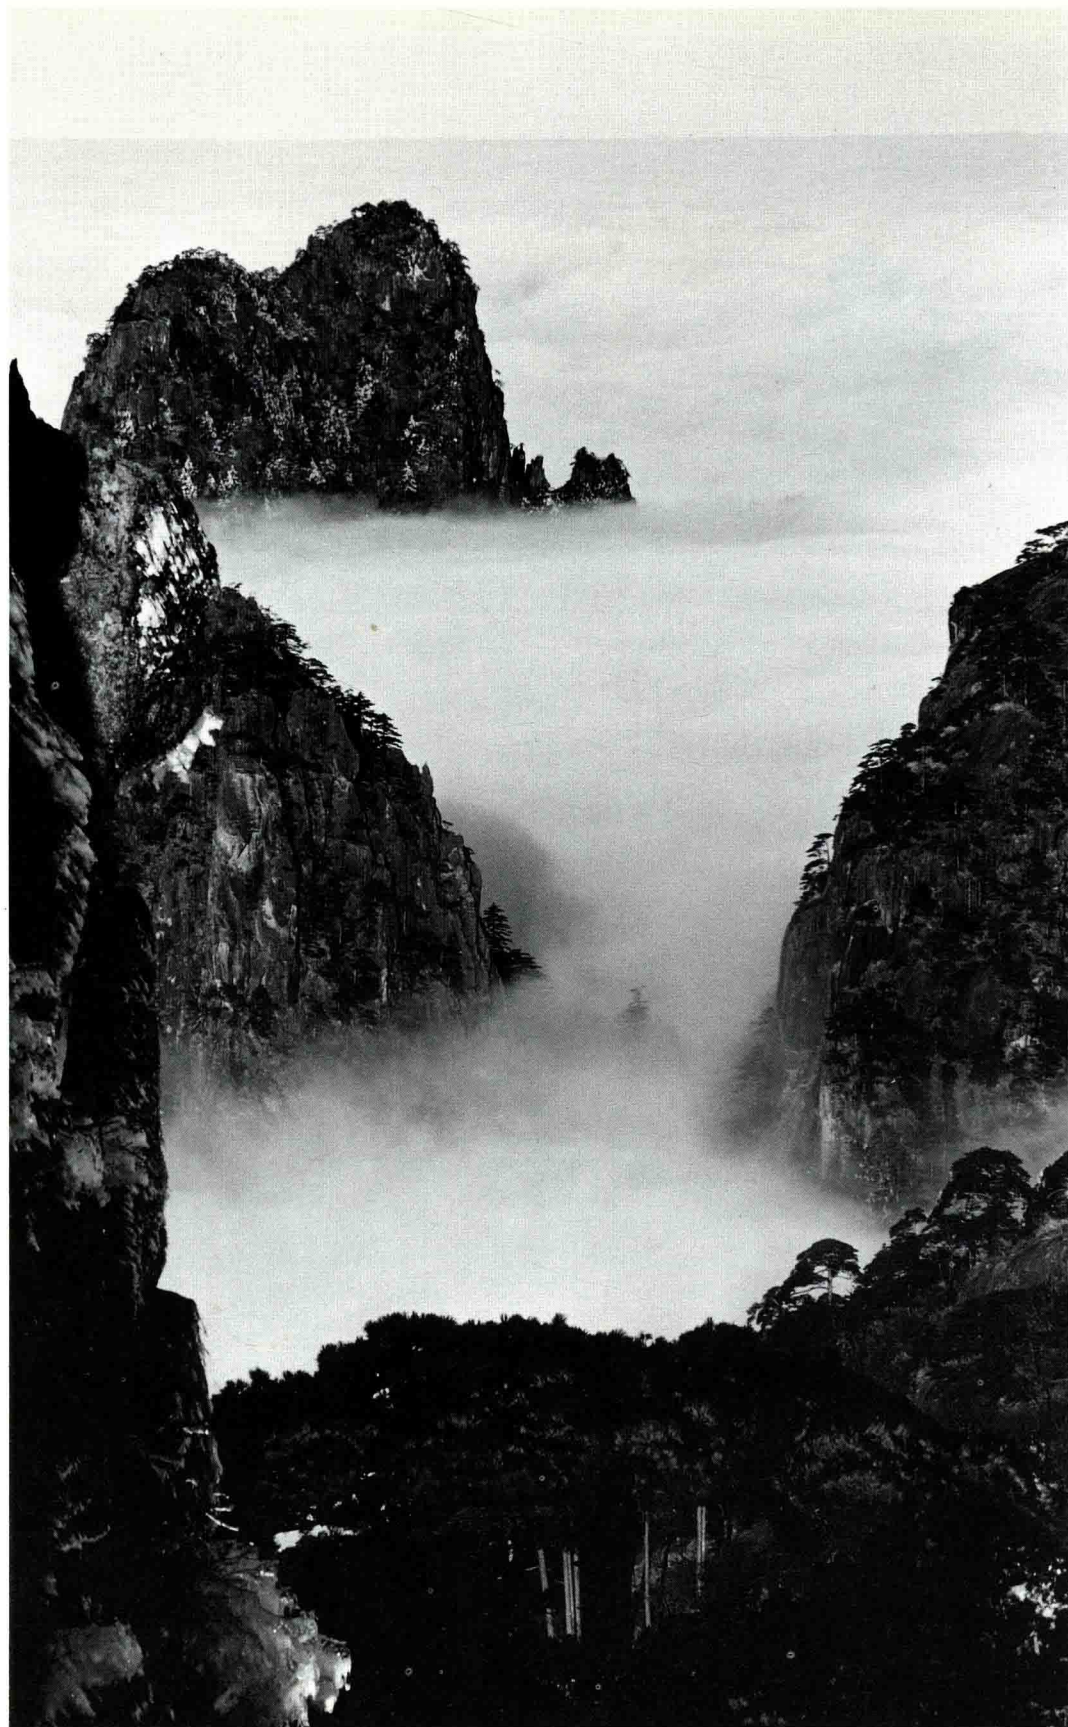

石鼓峰
STONE DRUM PEAK

10

1984 • 11 AM10:00
CANON New F-1 FD35-70mm F2.8-3.5 Kodak TP2415 ASA25
F16 · 1 / 15