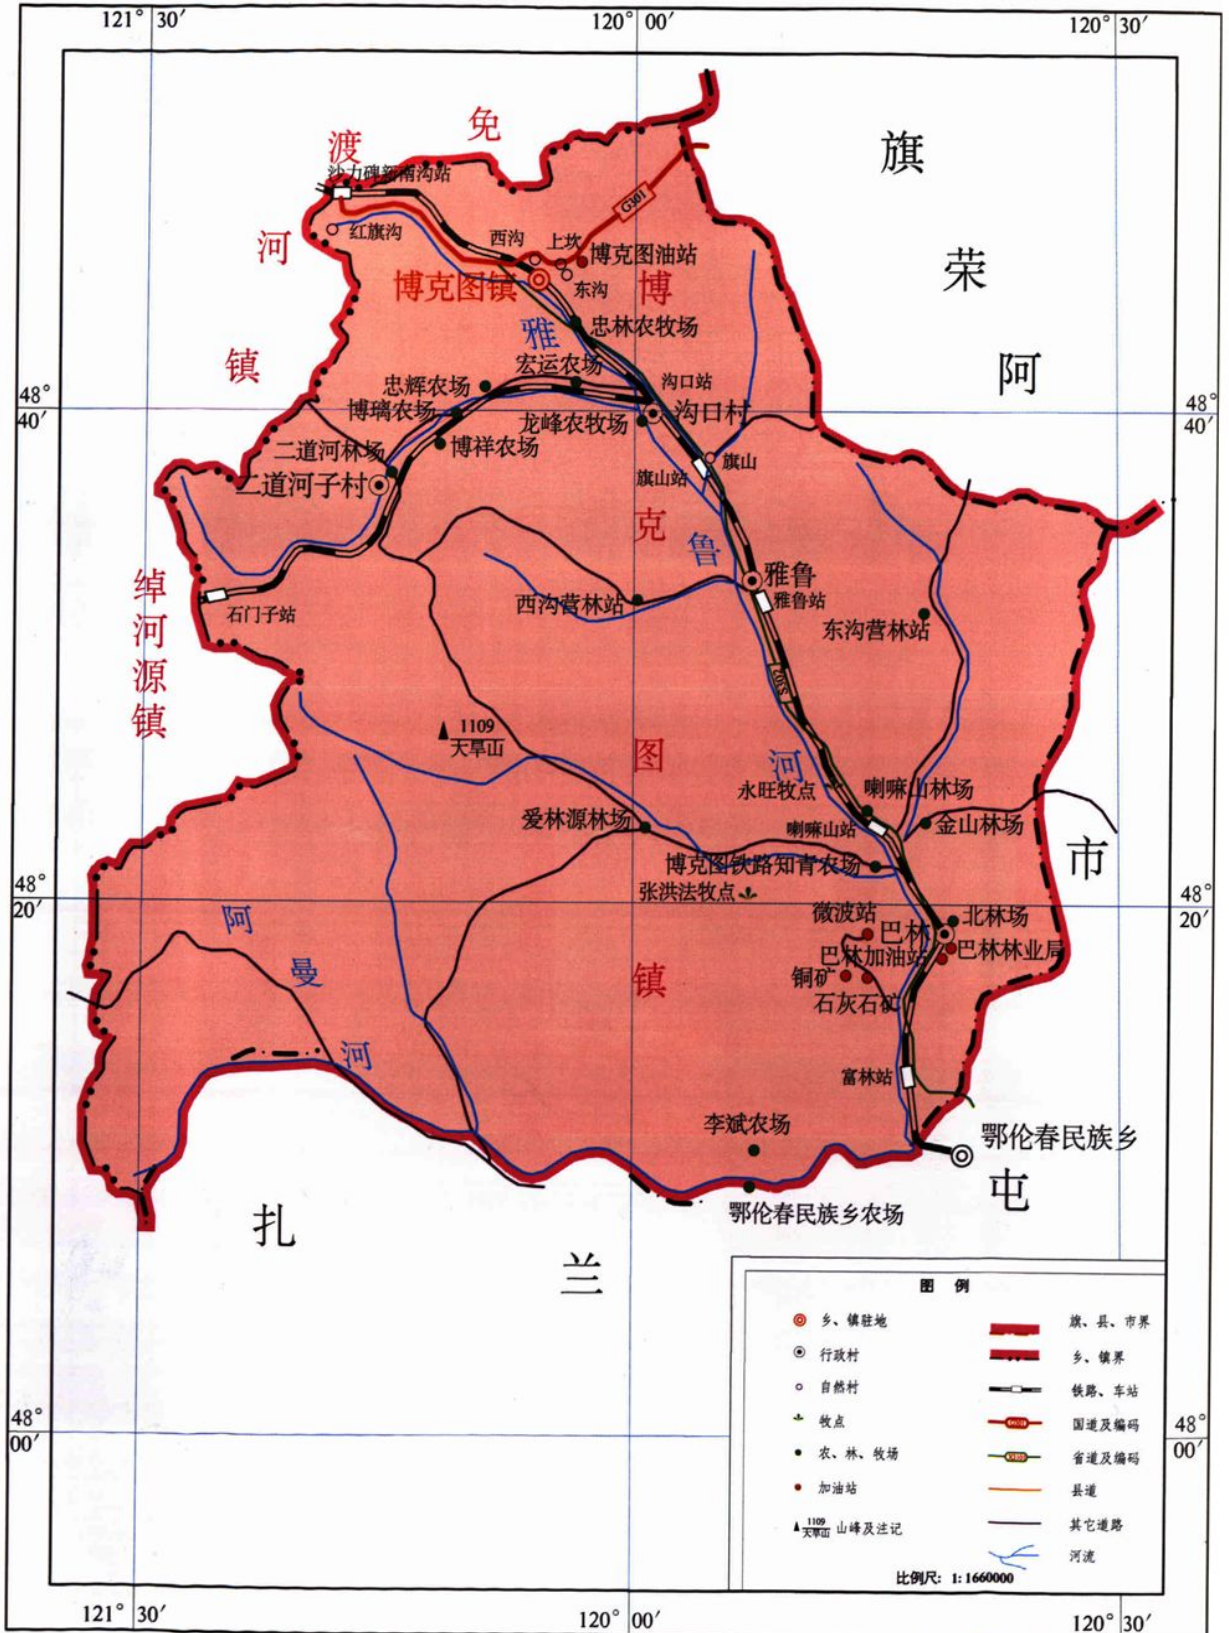

# 牙克石市地图

# 博克图镇行政区划图

东沟

西沟

博克图镇全景

上坎

下坎

The background of the image is a scenic landscape. It features a wide, misty valley with rolling hills and mountains in the distance. The sky is a clear, pale blue. The overall atmosphere is serene and historical. The text is overlaid on the center of the image.

# 工业

1 木器加工

2 淀粉加工

3 酒类生产

4 乳品生产