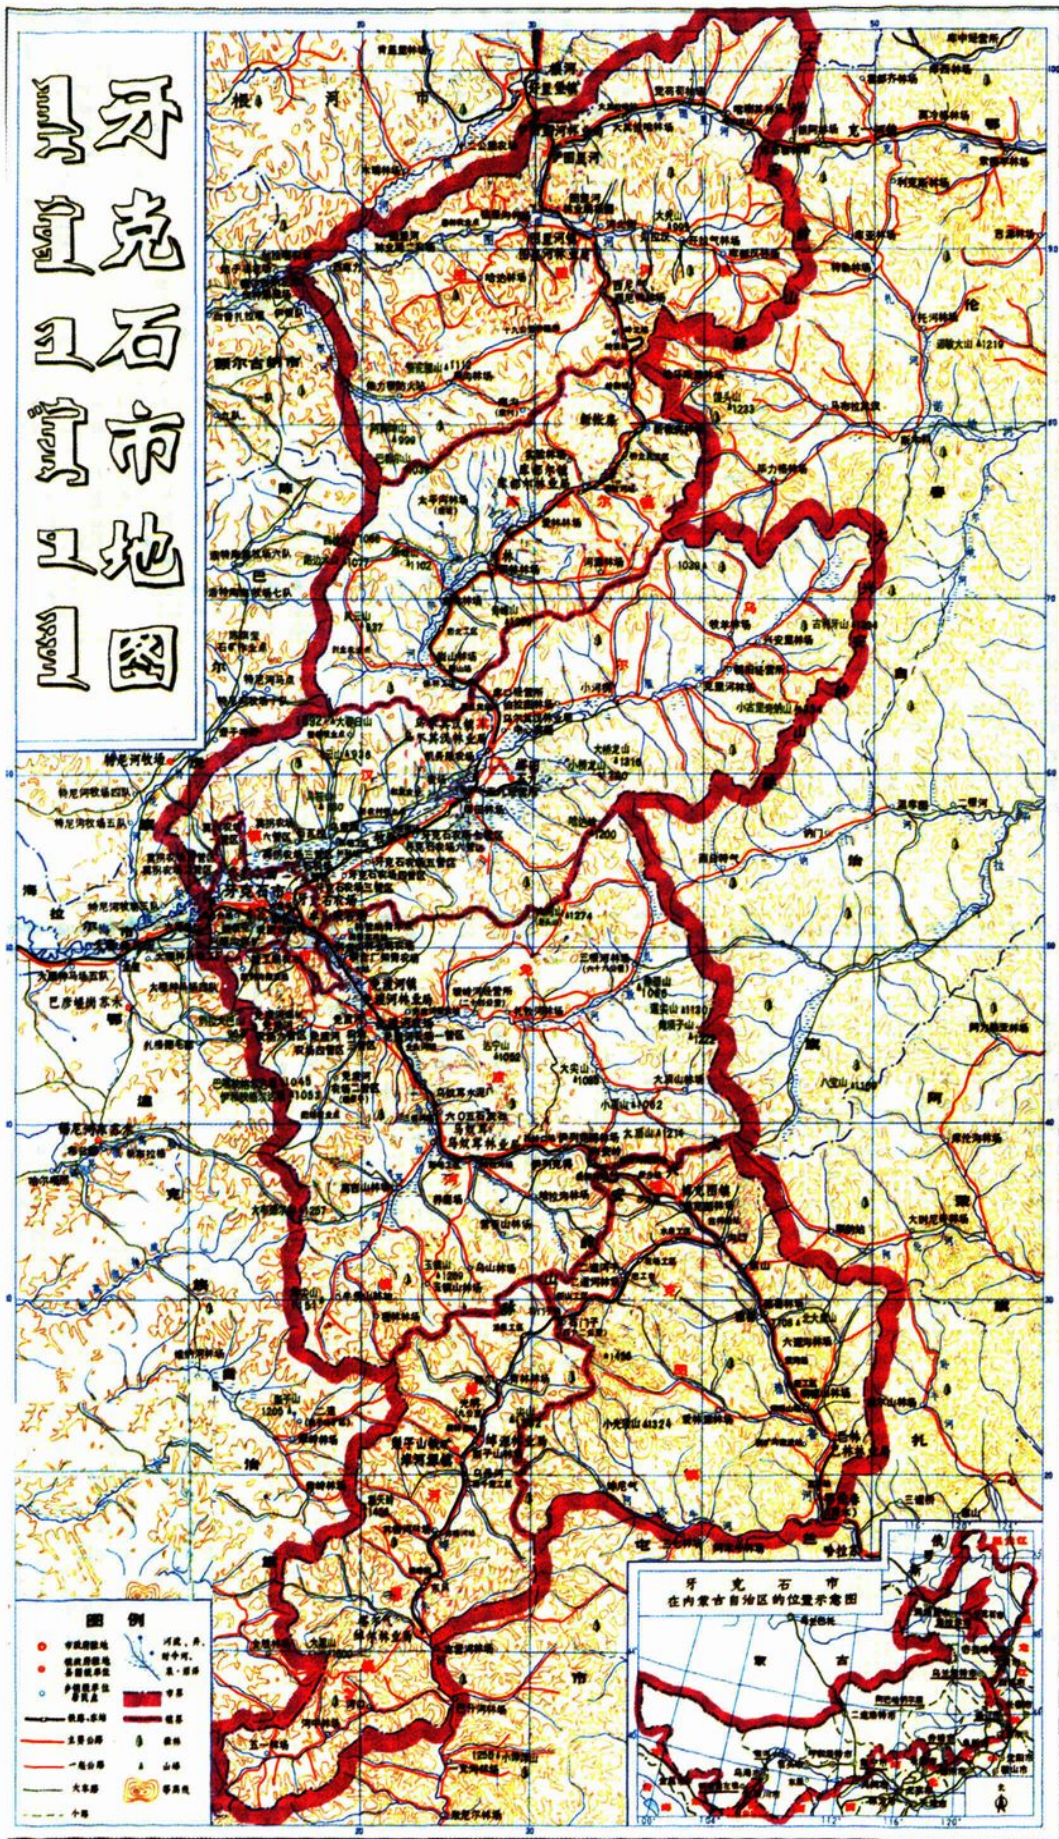

# 牙克石市地图

# 博克图镇行政区划图

东沟

西沟

博克图镇全景

上坎

下坎

The background of the image is a scenic landscape. It features a wide, misty valley with rolling hills and mountains in the distance. The sky is a clear, pale blue. The overall atmosphere is serene and historical. The text is overlaid on the center of the image.

# 工业

1 木器加工

2 淀粉加工

3 酒类生产

4 乳品生产