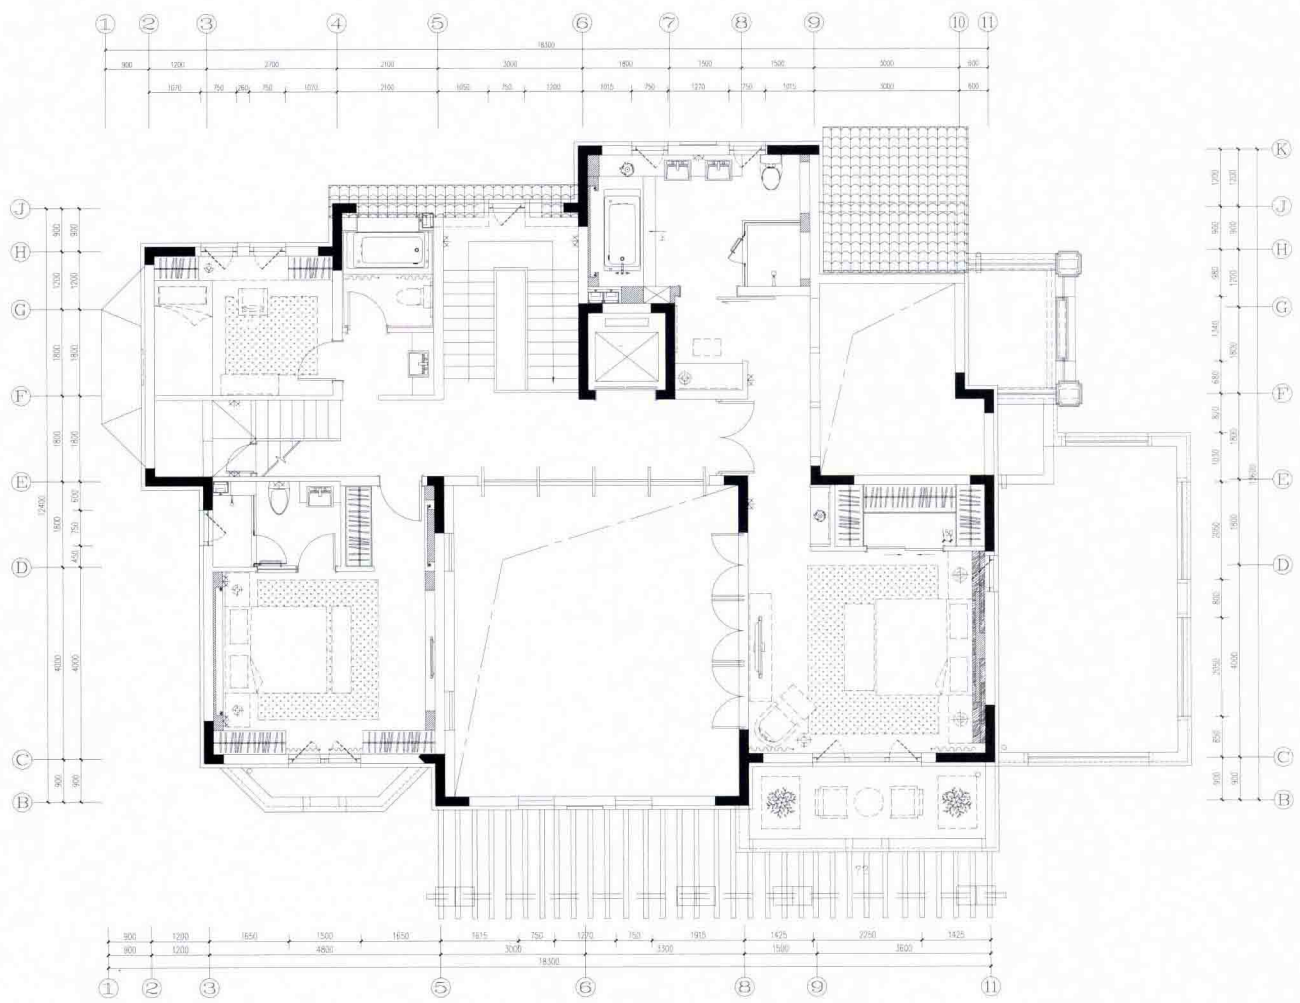

Second Floor Plan
二层平面图