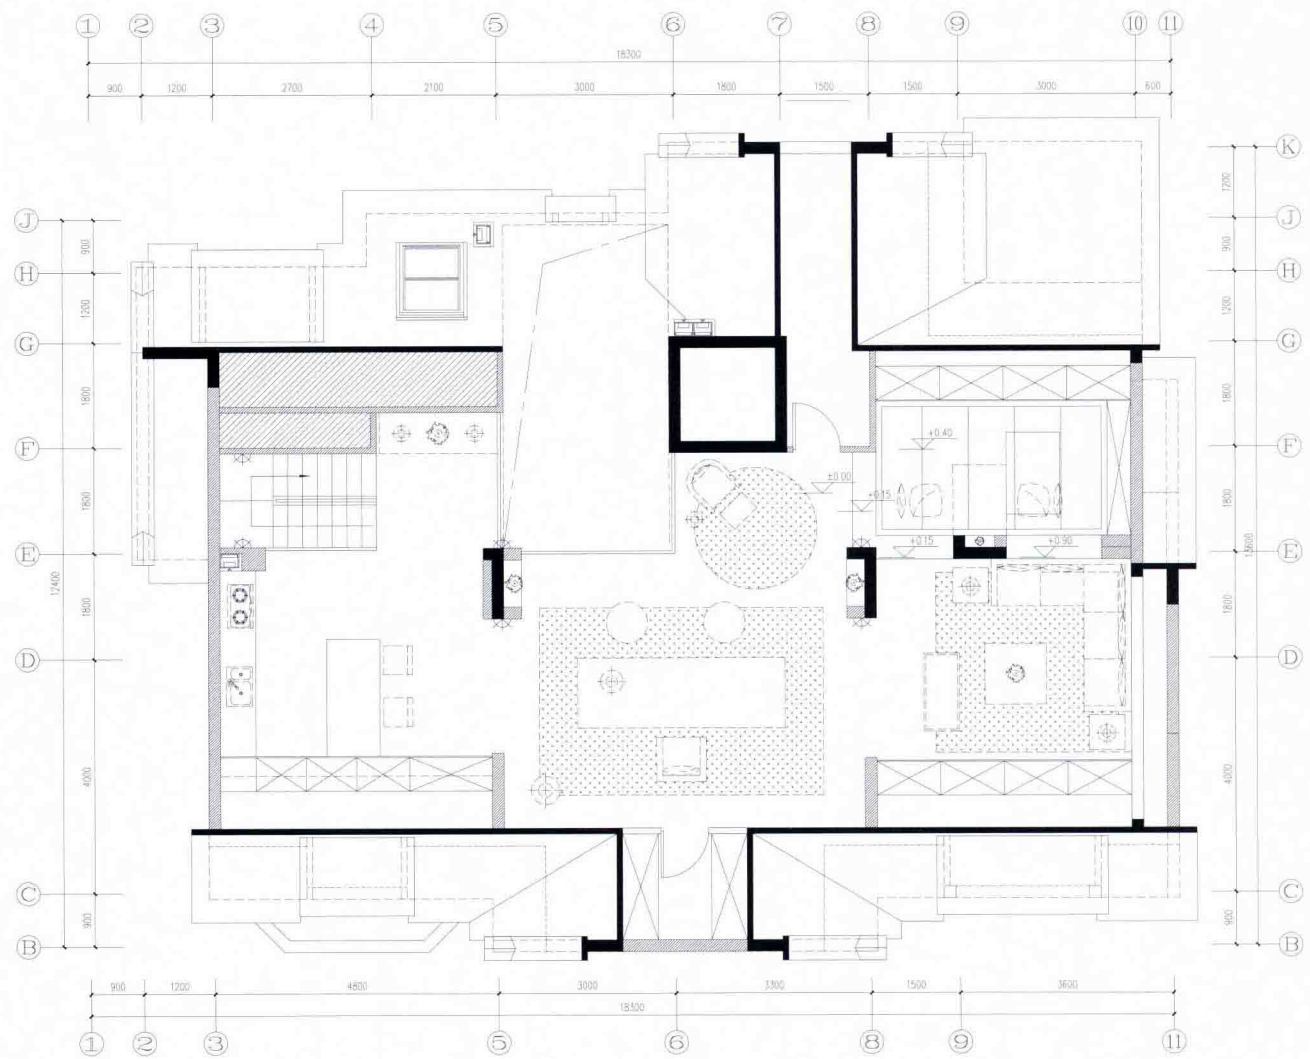

Removable wooden partitions adopted in the space come from the designers' understanding and master of Chinese traditional pattern which is the only traditional visual factors in the entire space. The application of partitions conveys the landsscaping theory in Chinese culture that mutual generation between virtualness and reality, landscape intersection. Virtualness is presented through reality and reality is embellished through virtualness, forming the unique structure language way of the design; the entire spatial layout and atmosphere manifest the taste of oriental life esthetics and wonderland.

First Floor Plan  
一层平面图

Plan for Basement Floor  
地下一层平面图

Second Floor Plan  
 二层平面图

Loft Floor Plan  
 阁楼层平面图

设计师凭着对中式文化的独到理解，在此空间中更多推崇的是文化精神层面集含蓄和空灵为一体的禅意境界。空间中通过使用当代的造型语言方式去寻求中国传统文化脉络延续的根源；文化精神的延续和气质空间的呈现是此次设计寻求的最本质的诉求点。

该空间中大量运用了中国传统的木质构成的可移动隔屏，其形式内敛恬静，

隔屏的形式来源于设计师对于传统纹样的理解和剖析，隔屏纹样几乎成为整个空间内唯一的传统视觉构成元素。隔屏的运用体现中国文化中讲究虚实相生景物相透的造景理论。虚境通过实境来实现，实境又在虚境的统摄下来渲染，虚实相生成为该设计独特的结构话语方式，而整个空间布局和氛围营造则呈现出东方生活美学心灵梦乡的格局。