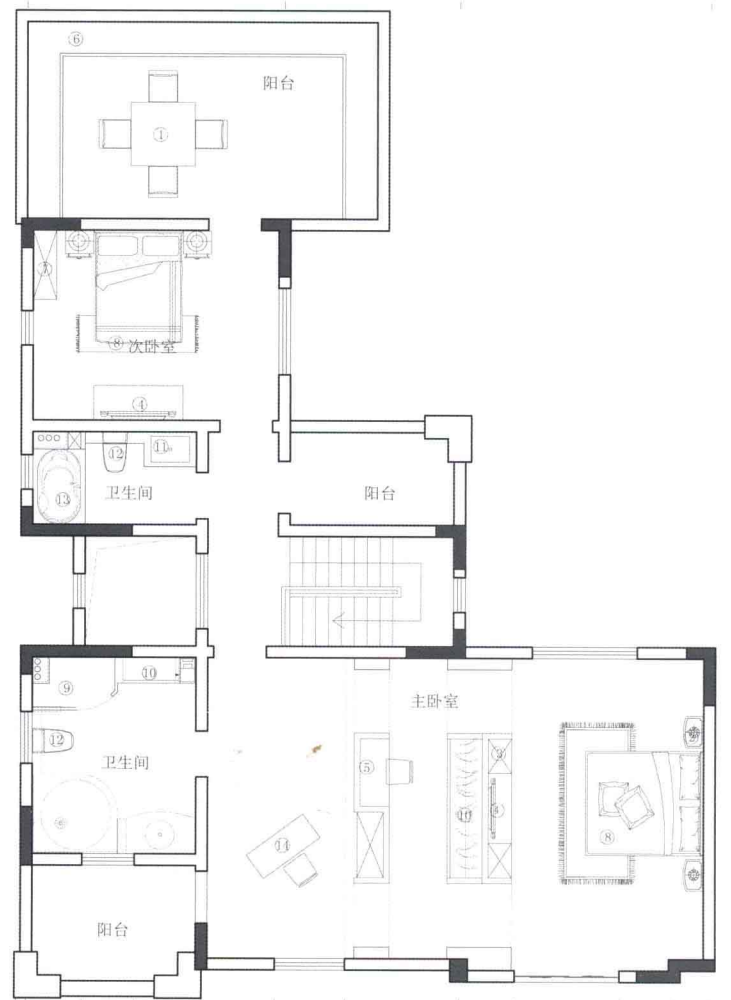

济南 / 地点

240m<sup>2</sup> / 面积

岳蒙 / 设计师

/ 设计公司  
济南成象设计有限公司

/ 主要材料  
大理石、墙纸、木地板、工艺漆

# Jianbang Yuanxiangxi Valley

建邦原香溪谷

The project is the show flat in Boutique villas area with genuine Italy Tuscany style located in Jianbang Yuanxiangxi Valley. Duplex structure, exquisite and luxurious villa, square courtyard plus the perfect structure are the best interpretations of life in Tuscany.

First of all, the warm and healthy sunshine, flourishing and beautiful plants are fundamental in the space and then the large space in the first floor is divided into several areas, namely, Chinese food area, wine bar, Chinese food kitchen, western food kitchen and a small cellar. At the same time, the structure of large arch is emphasized to weaken the feelings of divisions in the space. Therefore, the functionality and open space are combined perfectly. The bedroom area of the house-owner is on the second floor. It sets a systematic independent functional area and refines the life activity lines which perfectly interpret the basic life demands.