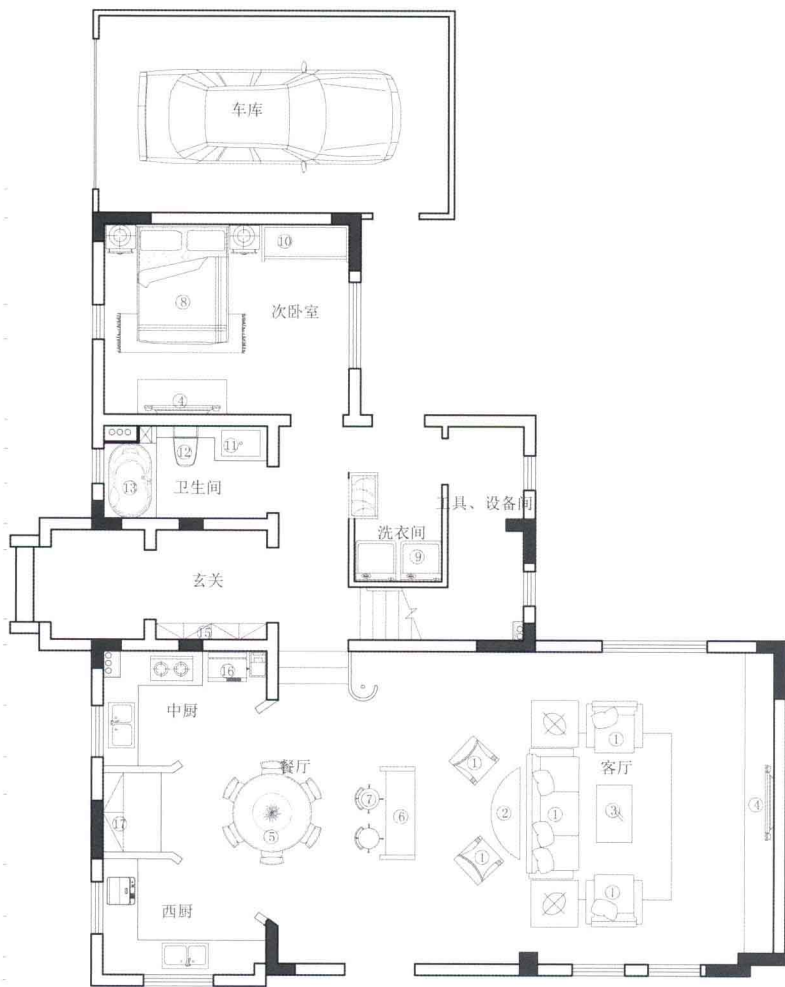

济南 / 地点

240m<sup>2</sup> / 面积

岳蒙 / 设计师

/ 设计公司  
济南成象设计有限公司

/ 主要材料  
大理石、墙纸、木地板、工艺漆

First of all, the warm and healthy sunshine, flourishing and beautiful plants are fundamental in the space and then the large space in the first floor is divided into several areas, namely, Chinese food area, wine bar, Chinese food kitchen, western food kitchen and a small cellar. At the same time, the structure of large arch is emphasized to weaken the feelings of divisions in the space. Therefore, the functionality and open space are combined perfectly. The bedroom area of the house-owner is on the second floor. It sets a systematic independent functional area and refines the life activity lines which perfectly interpret the basic life demands.