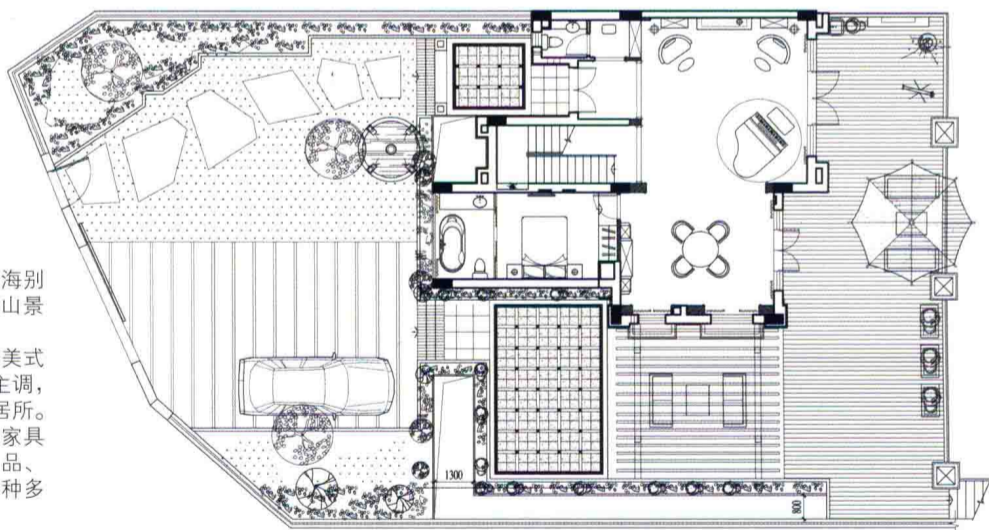

深圳东部华侨城天麓别墅项目依山而建，远望大海，是深圳顶级的山海别墅项目。项目的建筑外观是一种简约的美式风格，景观风格自然随意，与山景融为一体。

本案是个私宅项目，更多的是屋主意愿的一种表达。室内设计定位为美式休闲风格，采用传统营造手法，从室内到园林的设计都表现出休闲自然的主调，简洁的硬装处理手法和质朴的材料，让屋主拥有一套周末度假会友的私享居所。

陈设设计充分体现历史韵味及异域风格，搭配了美式古典家具、原木家具及不同感觉的摆件，包括东南亚的木雕、仿古的美式铜灯、突尼斯的艺术品、伊朗的手工地毯……混搭了一些具有东方风格的小型家具，使室内呈现一种多元化的艺术品位。