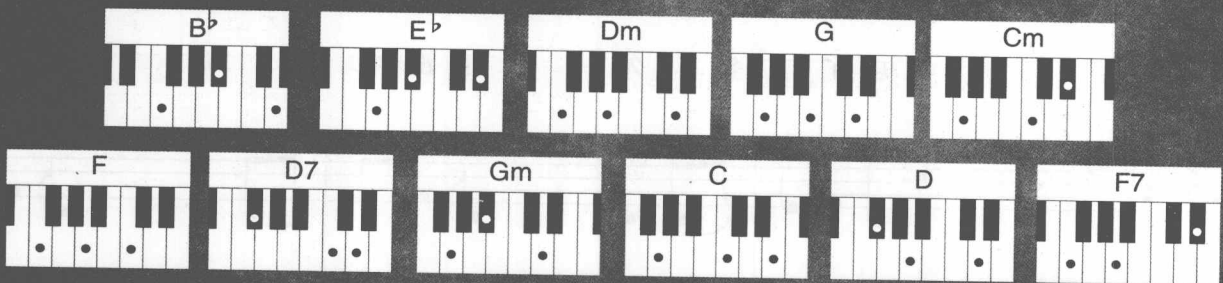

现在只剩下 风吹乱 我的发， 雪 掩埋 记忆的 伤疤。 往事就

像 雾气 慢慢 地蒸发。 痛到 麻木 也许 就放 得下， 就让我 的泪 不停 地

去 冲刷， 冲刷你 曾经 亲吻 的 脸颊， 伸出手 像 露珠 一样 的 冰雪， 那瞬

间的 落花 仿 佛在 祭奠 你 和 我的 爱 情 童 话。

(钢琴)

多指和弦图