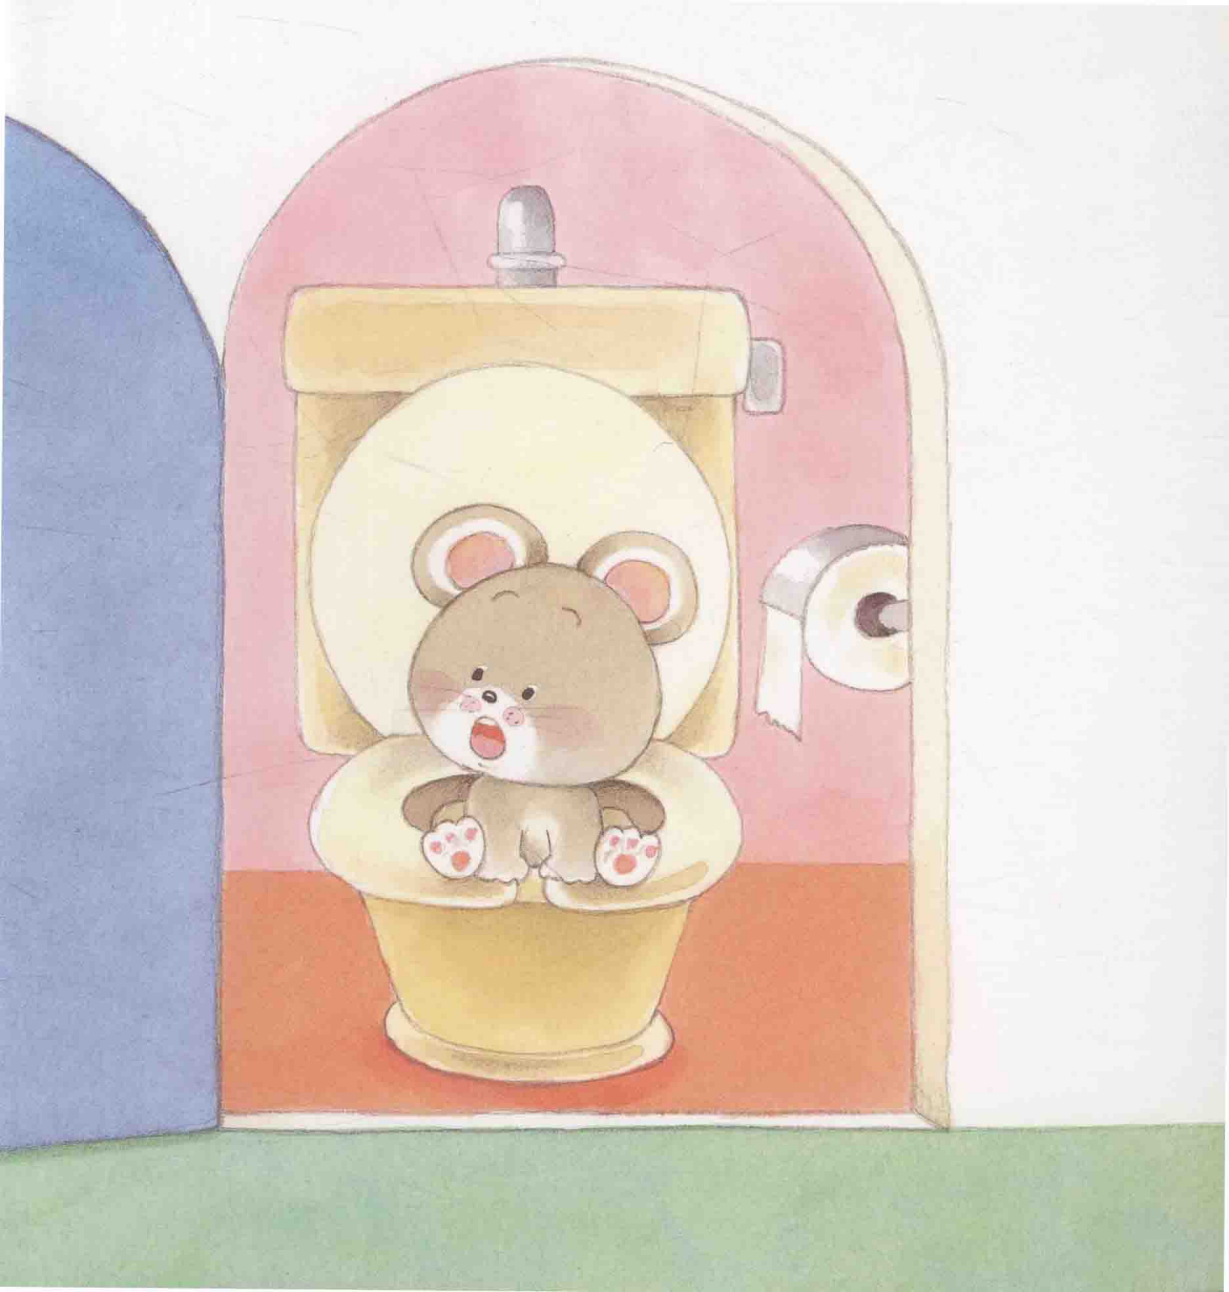

开 本：787mm × 1092mm 1/24

印 张：15

版 次：2007年5月第1版 2013年10月第31次印刷

书 号：ISBN 978-7-5056-0825-2

全套定价：75.00元（本册定价：5.00元）

拉屁屁，拉屁屁……

去厕所拉屁屁!

TOILET

啊？

小老鼠在拉尾巴！

拉屁屁，拉屁屁……

去厕所拉屁屁！

A minimalist illustration of a yellow door with a semi-circular top. The door is set against a white background with faint, light-colored scratches. The word "TOILET" is printed in a black, serif font on the door. To the right of the door is a circular handle with a white center and a yellow-orange ring. The bottom of the image features a solid green horizontal band.

TOILET

咦？

小兔子也在拉屁屁！

拉屁屁，拉屁屁……

去厕所拉屁屁！

A minimalist illustration of a green arched door set against a white, textured wall. The door has a silver circular handle on the right side. The word "TOILET" is printed in a simple, black, sans-serif font in the center of the door. The floor is a solid light green color.

TOILET

咦？

小猩猩也在拉屁屁！

拉屁屁，拉屁屁……

去厕所拉屁屁！

A minimalist illustration of a red door with a semi-circular top. The door is set against a white background with faint, sketchy lines. A circular hole is cut into the right side of the door, revealing a white interior. The word "TOILET" is printed in a simple, black, sans-serif font in the center of the door. The bottom of the image features a solid green horizontal band.