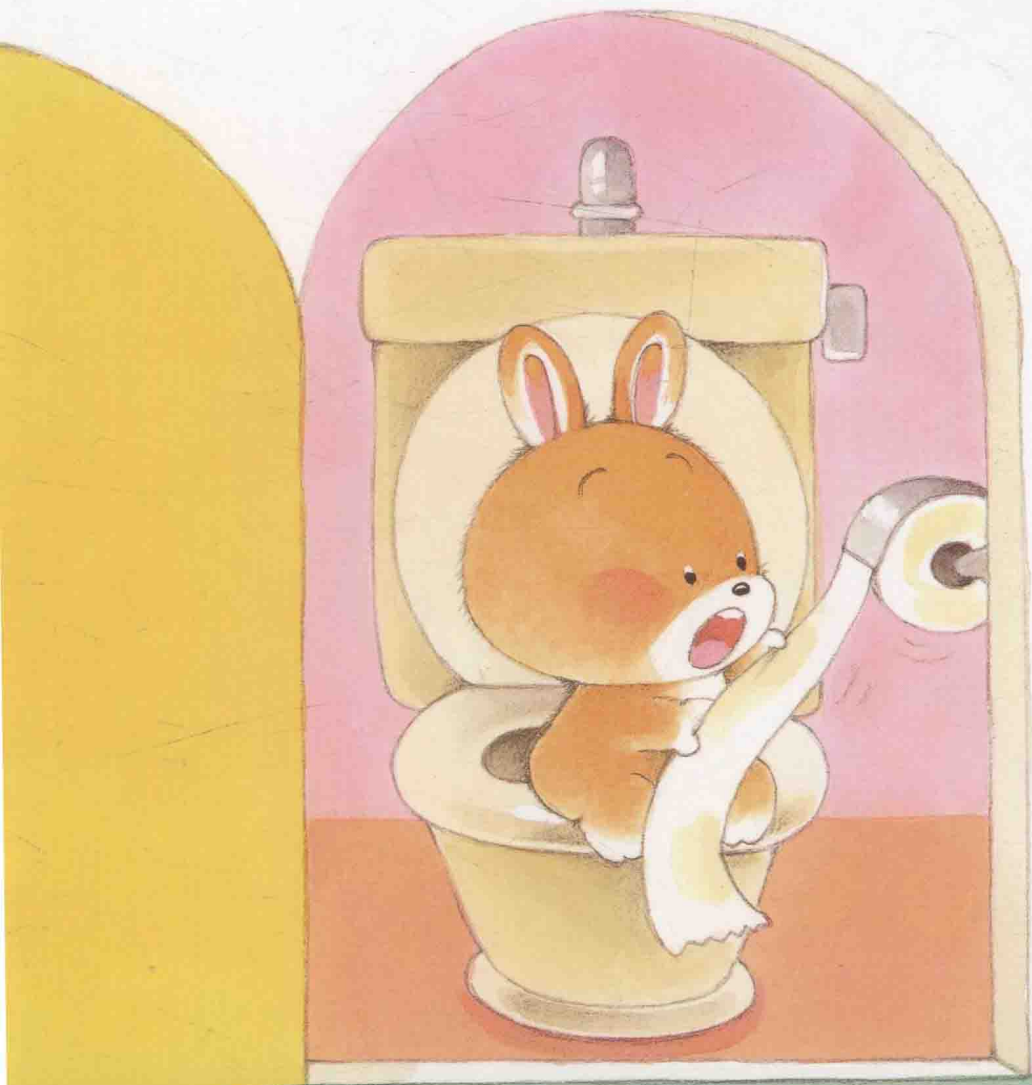

啊？

小老鼠在拉尾巴！

拉屁屁，拉屁屁……

去厕所拉屁屁！

A minimalist illustration of a yellow door with a semi-circular top. The door is set against a white background with faint, light-colored scratches. The word "TOILET" is printed in a black, serif font on the door. To the right of the door is a circular handle with a white center and a yellow-orange ring. The bottom of the image features a solid green horizontal band.

TOILET

咦？

小兔子也在拉屁屁！

拉屁屁，拉屁屁……

去厕所拉屁屁！

A minimalist illustration of a green arched door set against a white, textured wall. The door has a silver circular handle on the right side. The word "TOILET" is printed in a simple, black, sans-serif font in the center of the door. The floor is a solid light green color.

TOILET

咦？

小猩猩也在拉屁屁！

拉屁屁，拉屁屁……

去厕所拉屁屁！

A minimalist illustration of a red door with a semi-circular top. The door is set against a white background with faint, sketchy lines. A circular hole is cut into the right side of the door, revealing a white interior. The word "TOILET" is printed in a simple, black, sans-serif font in the center of the door. The bottom of the image features a solid green horizontal band.