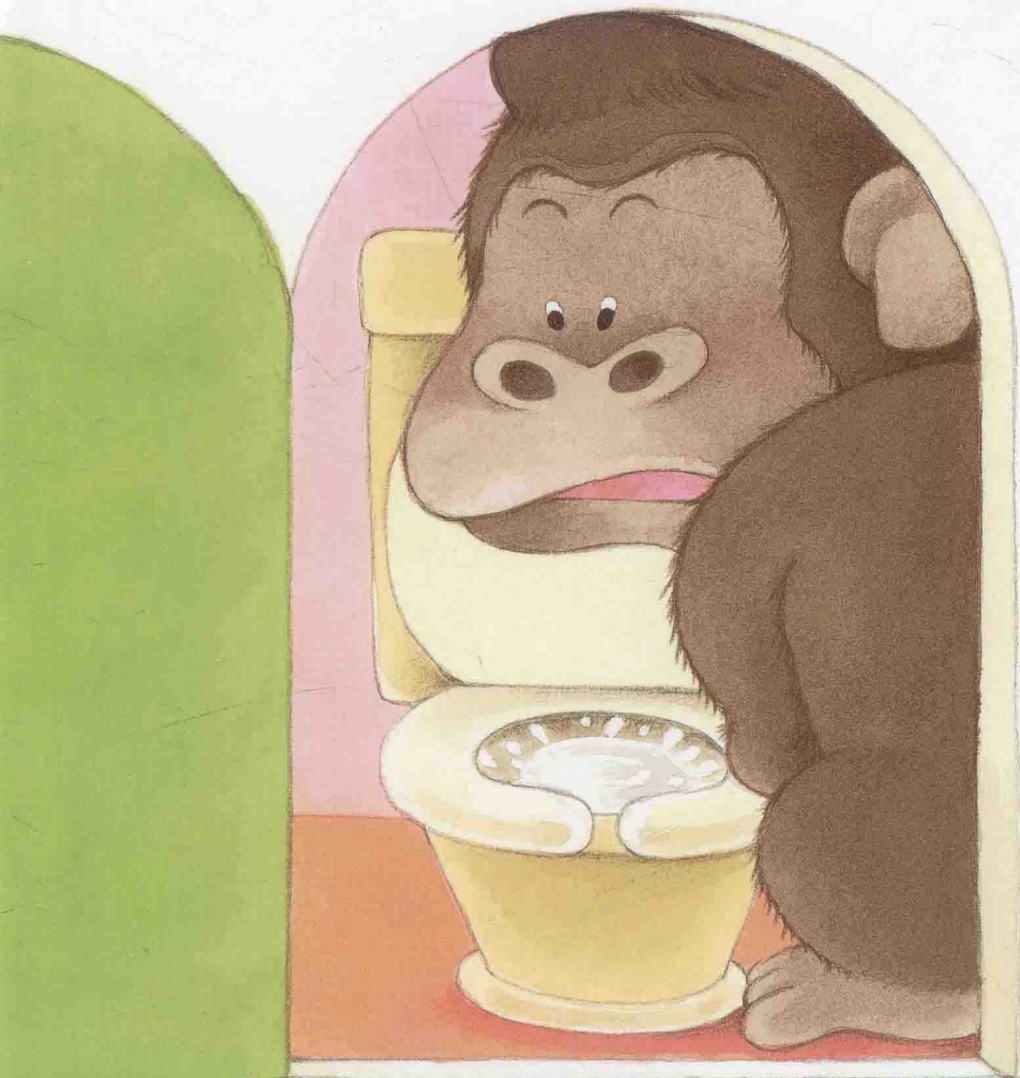

啊？

小老鼠在拉尾巴！

拉屁屁，拉屁屁……

去厕所拉屁屁！

A minimalist illustration of a yellow door with a semi-circular top. The door is set against a white background with faint, light-colored scratches. The word "TOILET" is printed in a black, serif font on the door. To the right of the door is a circular handle with a white center and a yellow-orange ring. The bottom of the image features a solid green horizontal band.

TOILET

咦？

小兔子也在拉屁屁！

拉屁屁，拉屁屁……

去厕所拉屁屁！

A minimalist illustration of a green arched door set against a white, textured wall. The door has a silver circular handle on the right side. The word "TOILET" is printed in a simple, black, sans-serif font in the center of the door. The floor is a solid light green color.

TOILET

咦？

小猩猩也在拉屁屁！

拉屁屁，拉屁屁……

去厕所拉屁屁！

A minimalist illustration of a red door with a semi-circular top. The door is set against a white background with faint, sketchy lines. A circular hole is cut into the right side of the door, revealing a white interior. The word "TOILET" is printed in a simple, black, sans-serif font in the center of the door. The bottom of the image features a solid green horizontal band.