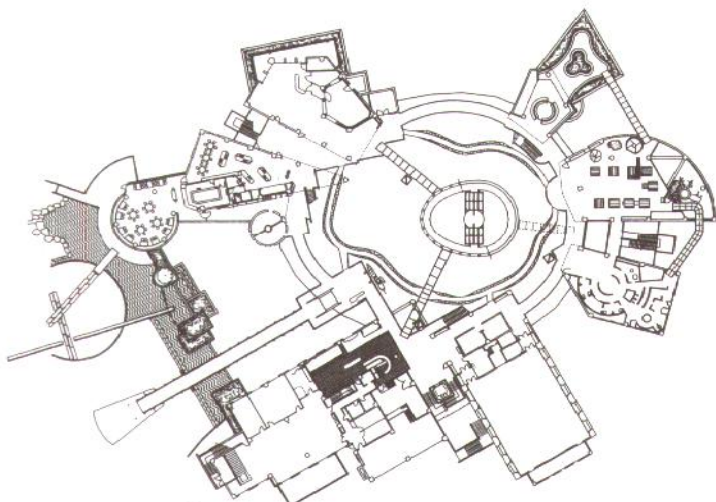

“积滴水而成河”

—— Gautama Buddha

初级学校和中等学校的建筑空间

Primary and Secondary Education Spaces

**Aichi Children's Center
Nagakute, Nagoya, Japan**

Mitsuru Senda & Environment Design Institute

- 1 Main floor plan
- 2 Children's elevator
- 3 Handicraft studio
- 4 Atrium
- 5&6 Skybridge
- 7 Challenge tower and skybridge

Photo credit: Mitsumasa Fujitsuka

**爱知儿童中心
日本,名古屋,长湫水**

Mitsuru Senda 和环境设计所

- 1 总平面图
- 2 儿童电梯
- 3 手工室
- 4 中庭
- 5,6 天桥
- 7 挑战塔和天桥

照片提供: Mitsumasa Fujitsuka

**Leonardo Centre at Uppingham School
Rutland, UK**