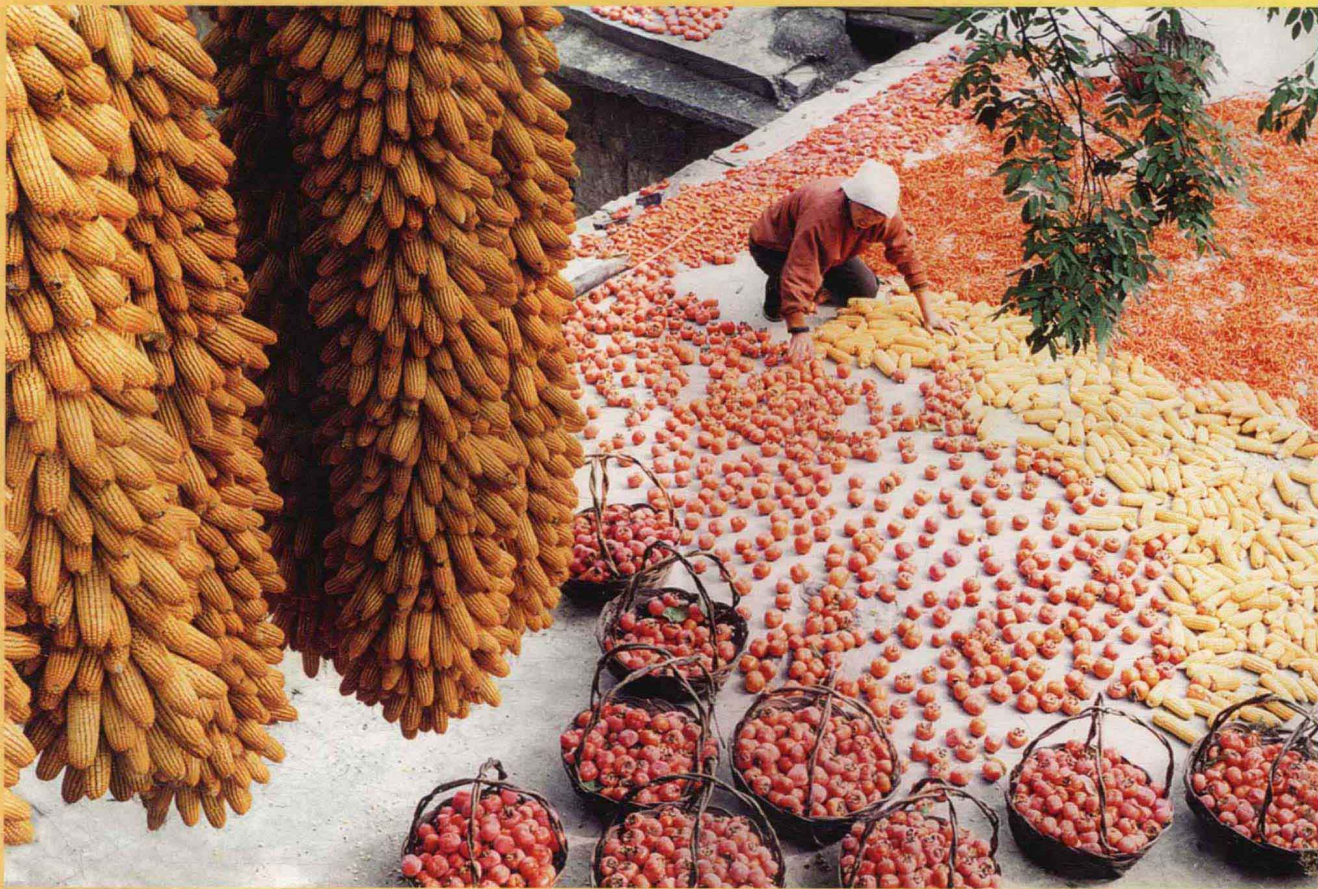

富饶的土地

自古以来，河南就是一片富饶的土地。这片土地抚育了远古先民，这片土地依然承载和养育着96.13万中原儿女。

HENAN TODAY

今日河南

Since ancient times, the province of Henan has been a land of plenty. This piece of land provided for people in antiquity and today is providing for and nurturing a population of 96.13 million.