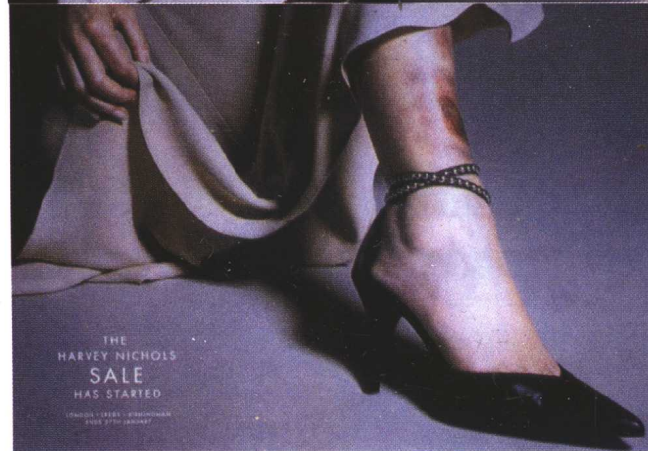

售前咨询电话：8006101952

邮编：100080

服务咨询电话：010-82570251

方正数码相机广告

THE
HARVEY NICHOLS
SALE
HAS STARTED

LONDON • LEECH • BIRMINGHAM
FROM 27TH JANUARY

THE
HARVEY NICHOLS
SALE
HAS STARTED

LONDON • LEECH • BIRMINGHAM
FROM 27TH JANUARY