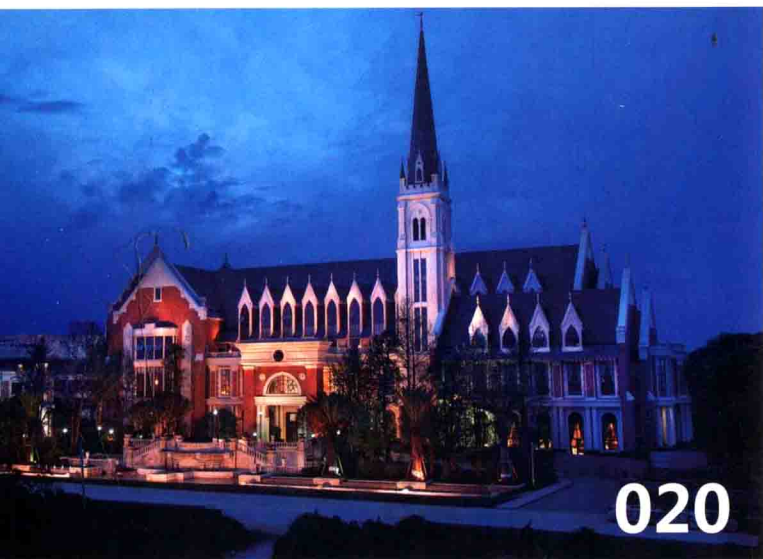

011 前言 EDITOR'S NOTE

016 资讯 INFORMATION

名家名盘 MASTER AND MASTERPIECE

020 成都中德英伦联邦：典雅高贵的英伦建筑，风情浪漫的园林景观
ELEGANT BRITISH-STYLE ARCHITECTURE AND ROMANTIC GARDEN LANDSCAPE

专访 INTERVIEW

028 建筑的美学价值、时代特征与可持续发展
——访北京奥思得建筑设计有限公司董事总经理 杨承冈
THE AESTHETIC VALUE, CHARACTERISTIC OF EPOCH AND SUSTAINABLE DEVELOPMENT OF ARCHITECTURE

032 营造是设计与施工之间的有效推进剂
——访广州市圆美环境艺术设计有限公司技术总监 吴应忠
CREATION IS AN EFFECTIVE PROPELLANT BETWEEN DESIGN AND CONSTRUCTION

036 十年磨一剑：特色高端景观设计的实践者
——访上海唯美景观设计工程有限公司
A DECADE OF PRACTICE FOR CHARACTERISTIC AND HIGH-END LANDSCAPE DESIGN

新景观 NEW LANDSCAPE

040 扬州·中集紫金文昌景观设计：
古典优雅 精致从容的新古典主义人文景观
ELEGANT AND SOPHISTICATED NEOCLASSICAL CULTURAL LANDSCAPE

046 阳江淡墨幽居：清新淡雅、意境优美的养生庭院景观
FRESH AND PASTEL LIFE-PRESERVING GARDEN LANDSCAPE WITH ELEGANT REALM

专题 FEATURE

054 浅谈楼盘景观主题化设计要点
WITH CONCISE REMARKS ON LANDSCAPE THEME DESIGN FOR HOUSING PROJECTS